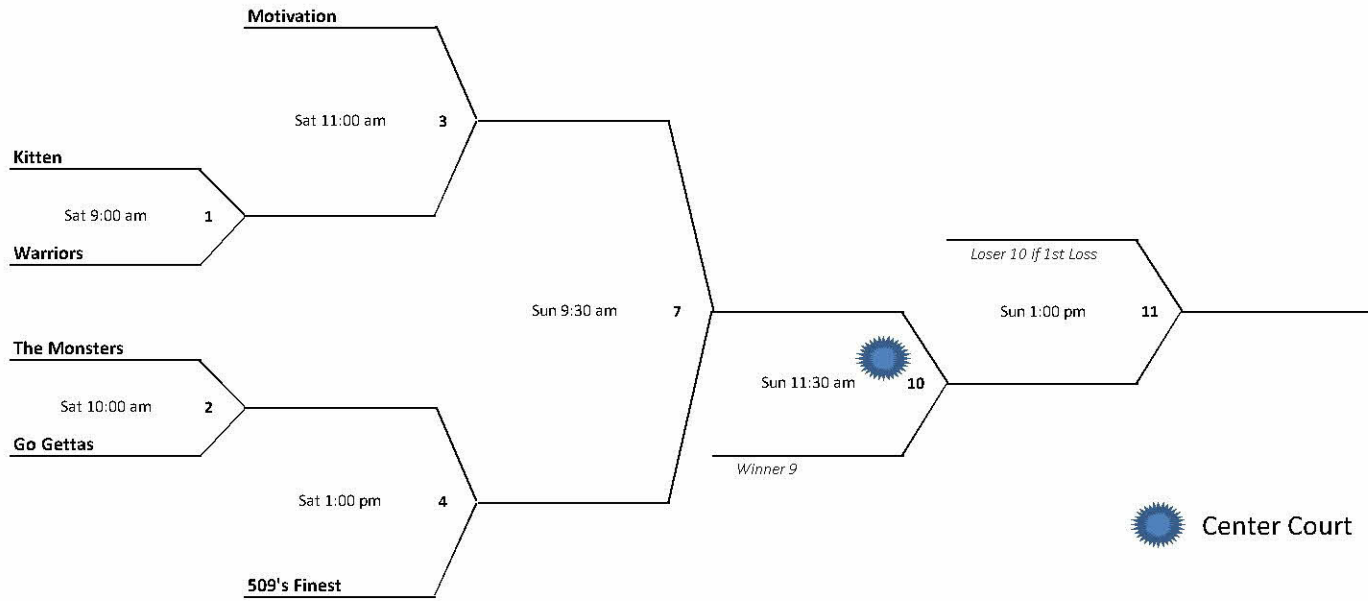

PEACH BASKET CLASSIC 2011

Bracket #1: Co-Ed High School
 Court #20: Charter Communications

WINNER BRACKET

LOSER BRACKET

CONSOLATION BRACKET

PEACH BASKET CLASSIC 2011

Bracket #8: 6ft & Over, 22/30
Court #20: Charter Communications

WINNER BRACKET

LOSER BRACKET

CONSOLATION BRACKET