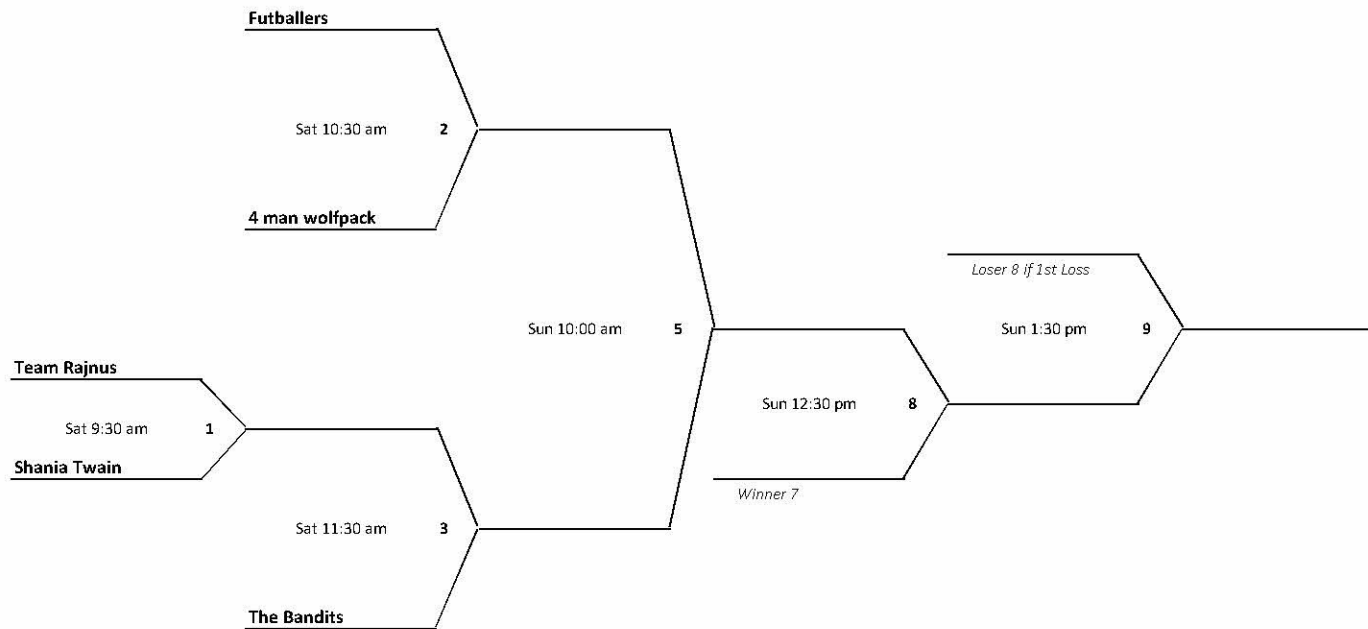

PEACH BASKET CLASSIC 2011

Bracket #1: Co-Ed High School
 Court #20: Charter Communications

WINNER BRACKET

LOSER BRACKET

CONSOLATION BRACKET

PEACH BASKET CLASSIC 2011

Bracket #8: 6ft & Over, 22/30
Court #20: Charter Communications

WINNER BRACKET

LOSER BRACKET

CONSOLATION BRACKET